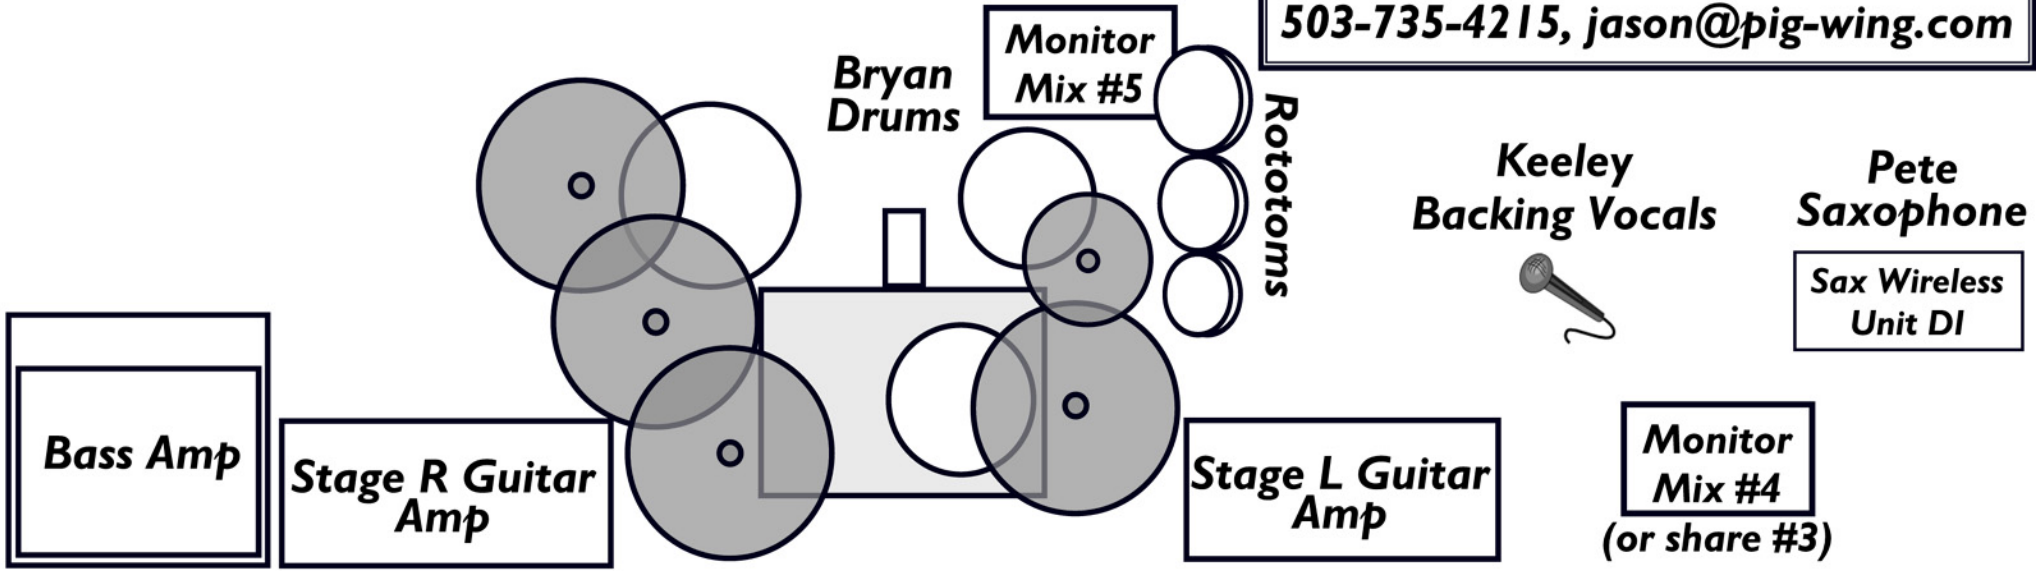

Pigs on the Wing - Stage Plot

Question or concerns?
Substitutions or exceptions?
Please contact Jason Baker
503-735-4215, jason@pig-wing.com