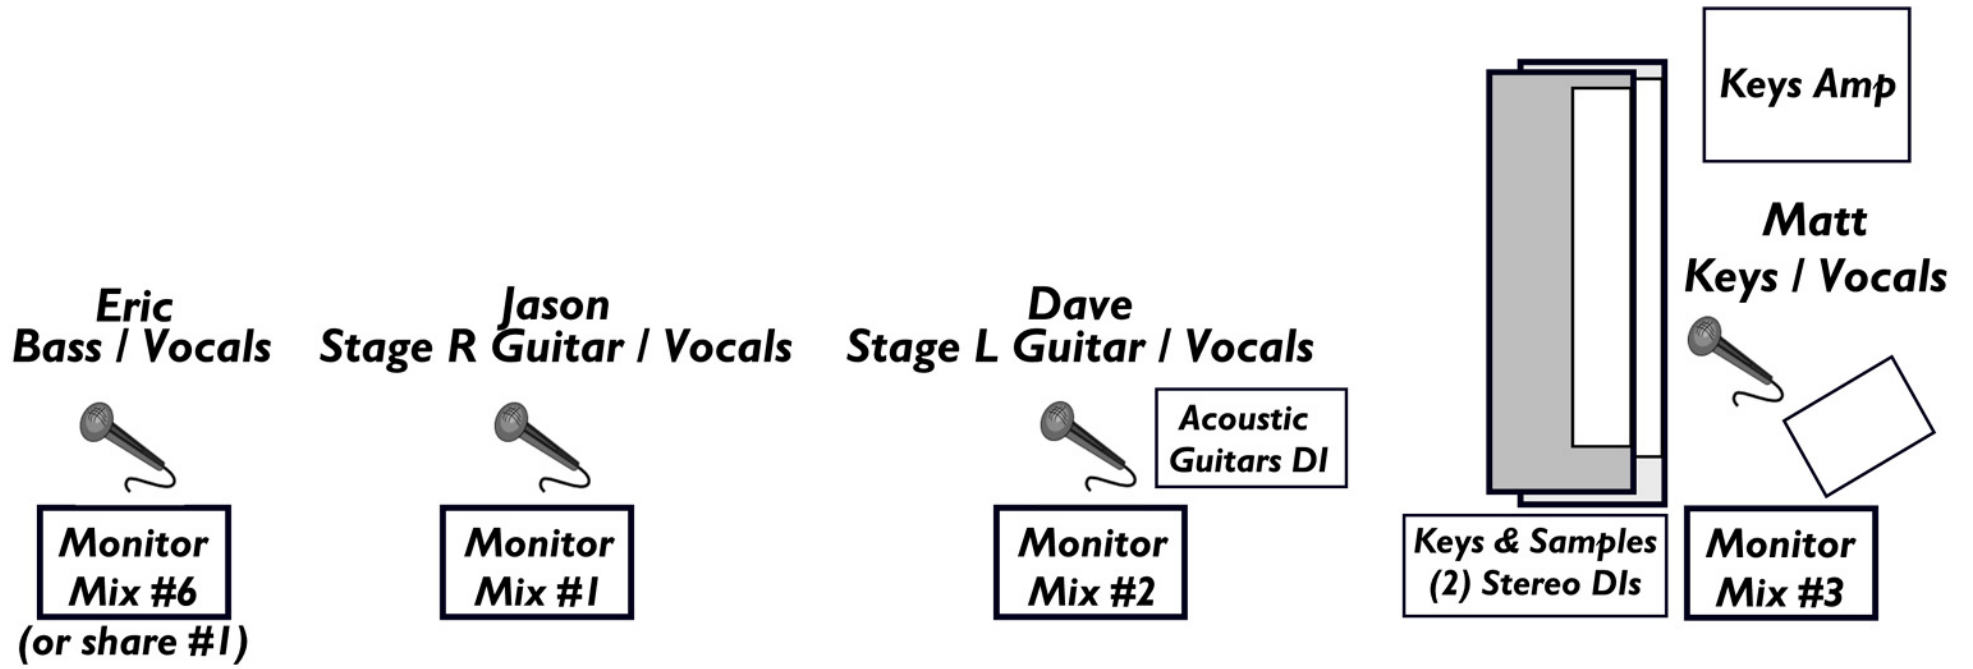

Pigs on the Wing - Stage Plot

Question or concerns?
Substitutions or exceptions?
Please contact Jason Baker
503-735-4215, jason@pig-wing.com